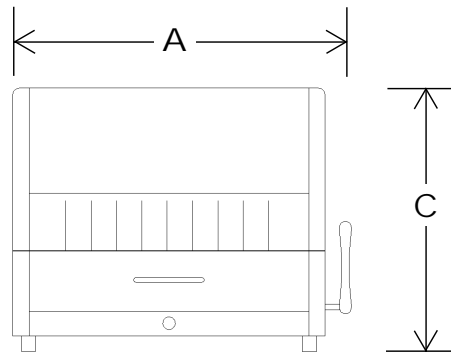

Specifications

Motor: 1-speed, 1/3 HP, totally enclosed, permanently lubricated ball bearings, thermally protected.

Electrical: Furnished in 115/60/1, 6.2 amp, AC, ETL listed.

Finish: Sky White, polyester power coat. All product contact areas are stainless steel.

Speed: Approximately 8 seconds per loaf depending on loaf size and bread type.

Cutting Capacity: Loaves up to 15-1/2" (394 mm) in length.

Slice Thickness: Produces clean and consistent cuts of hard or soft crusted breads. Available in 3/8" (10 mm), 7/16" (11 mm), 1/2" (13 mm), or 3/4" (19 mm), pre-set slice thickness.

Blades: Special heat-treated, alloy carbon steel blades are independently mounted and can be replaced easily.

Bagging Device: Convenient front-mounted, stainless steel bagging trough.

Scrap Pan: Easy access, removable, front scrap pan.

On/Off Switch: Toggle type, on/off switch with safety guard. A red light indicates the unit is plugged in.

Cord and Plug: Attached 6-foot, flexible, 3-wire cord and plug for grounded receptacle.

Warranty: All parts, service and travel coverage for one year, excluding wear items.

As we continually strive to improve our products, specifications are necessarily subject to change without notice.

Berkel Company • 4406 Technology Drive • South Bend, IN 46628-9700

Berkel Miami Inc.-15915 N.W. 57 Avenue-Miami FL, 33014

Tel. # 305-622-8899--Fax # 305-622-8803--www.berkelmiami.com

Countertop Bread Slicer Model MB

Berkel