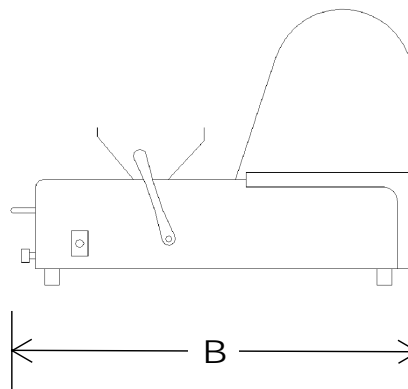

Specifications

Motor: 1-speed, 1/3 HP, totally enclosed, permanently lubricated ball bearings, thermally protected.

Electrical: Furnished in 115/60/1, 6.2 amp, AC, ETL listed.

Finish: Sky White, polyester power coat. All product contact areas are stainless steel.

Speed: Approximately 8 seconds per loaf depending on loaf size and bread type.

Cutting Capacity: Loaves up to 15-1/2" (394 mm) in length.

Slice Thickness: Produces clean and consistent cuts of hard or soft crusted breads. Available in 3/8" (10 mm), 7/16" (11 mm), 1/2" (13 mm), or 3/4" (19 mm), pre-set slice thickness.

Blades: Special heat-treated, alloy carbon steel blades are independently mounted and can be replaced easily.

Bagging Device: Convenient front-mounted, stainless steel bagging trough.

Scrap Pan: Easy access, removable, front scrap pan.

On/Off Switch: Toggle type, on/off switch with safety guard. A red light indicates the unit is plugged in.

Cord and Plug: Attached 6-foot, flexible, 3-wire cord and plug for grounded receptacle.

Warranty: All parts, service and travel coverage for one year, excluding wear items.

As we continually strive to improve our products, specifications are necessarily subject to change without notice.

Berkel Company • 4406 Technology Drive • South Bend, IN 46628-9700

Berkel Miami Inc.-15915 N.W. 57 Avenue-Miami FL, 33014

Tel. # 305-622-8899--Fax # 305-622-8803--www.berkelmiami.com

Countertop Bread Slicer Model MB

Berkel